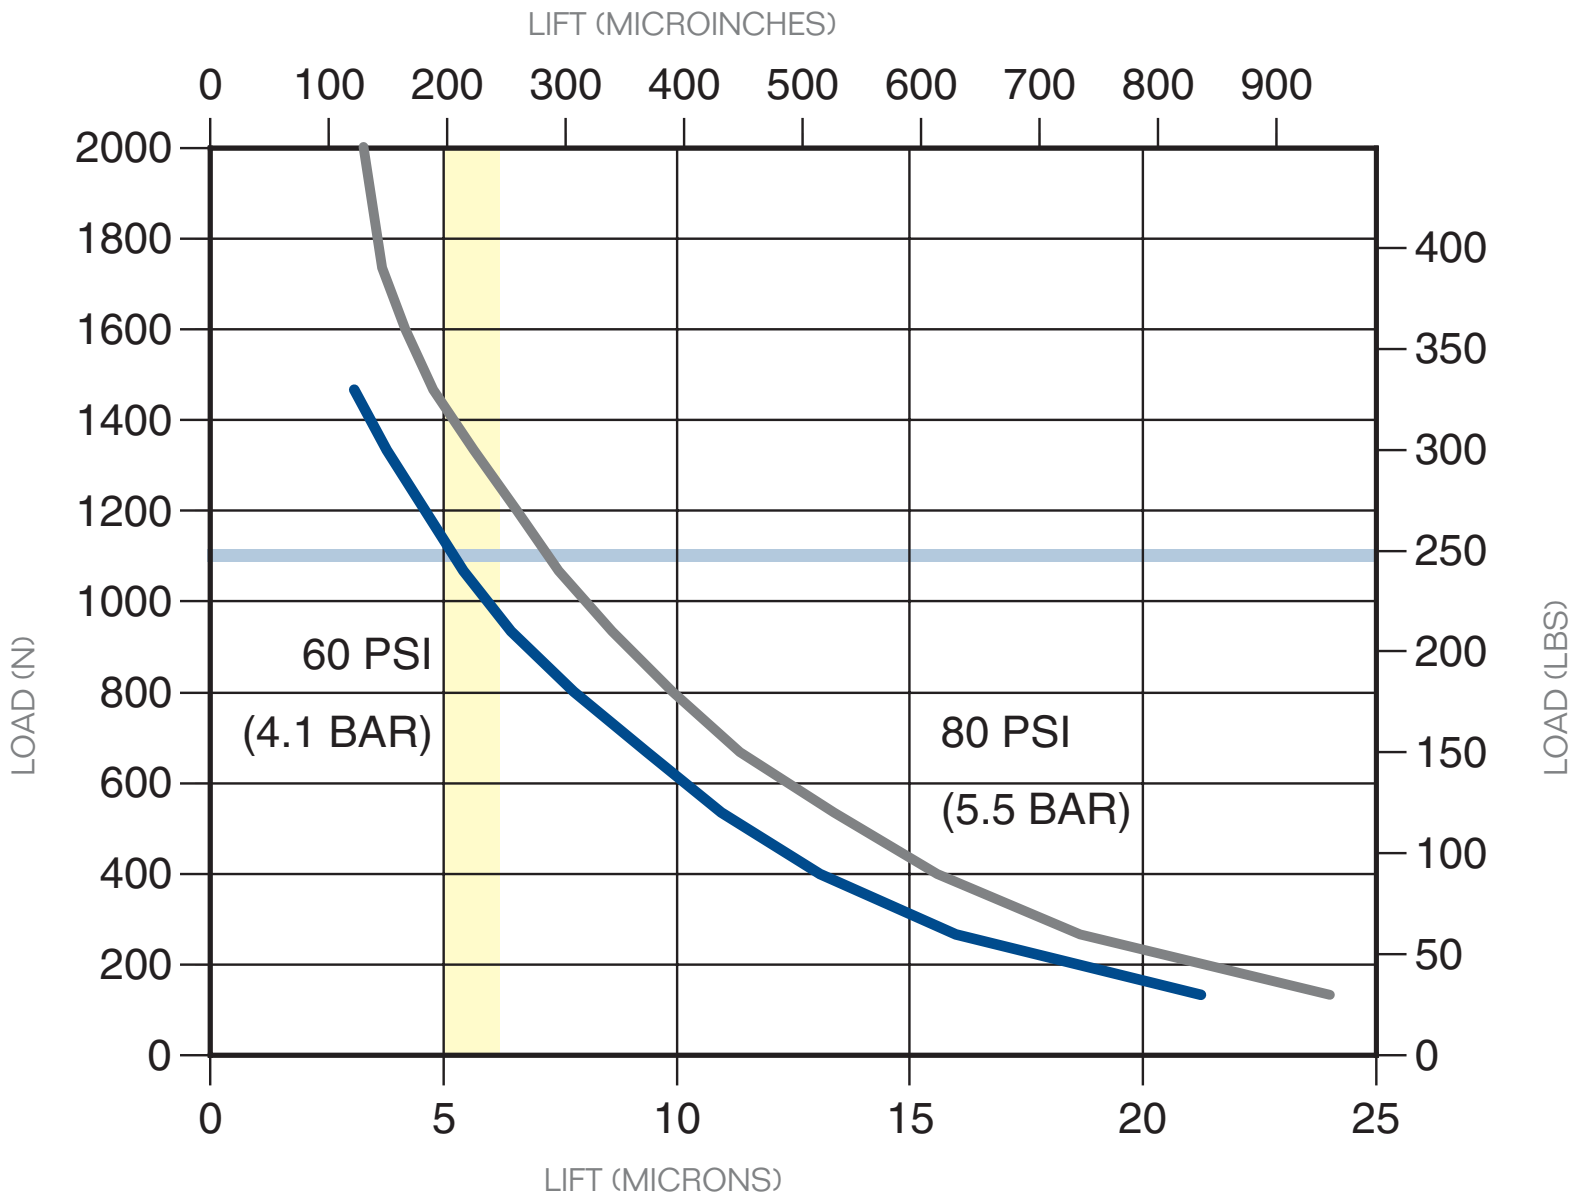

S125001 Flat Rectangular Air Bearing—050mmx100mm

■ Ideal Load ■ Recommended Operating Range ■ 60 psi ■ 80 psi

Guide Surface: Granite