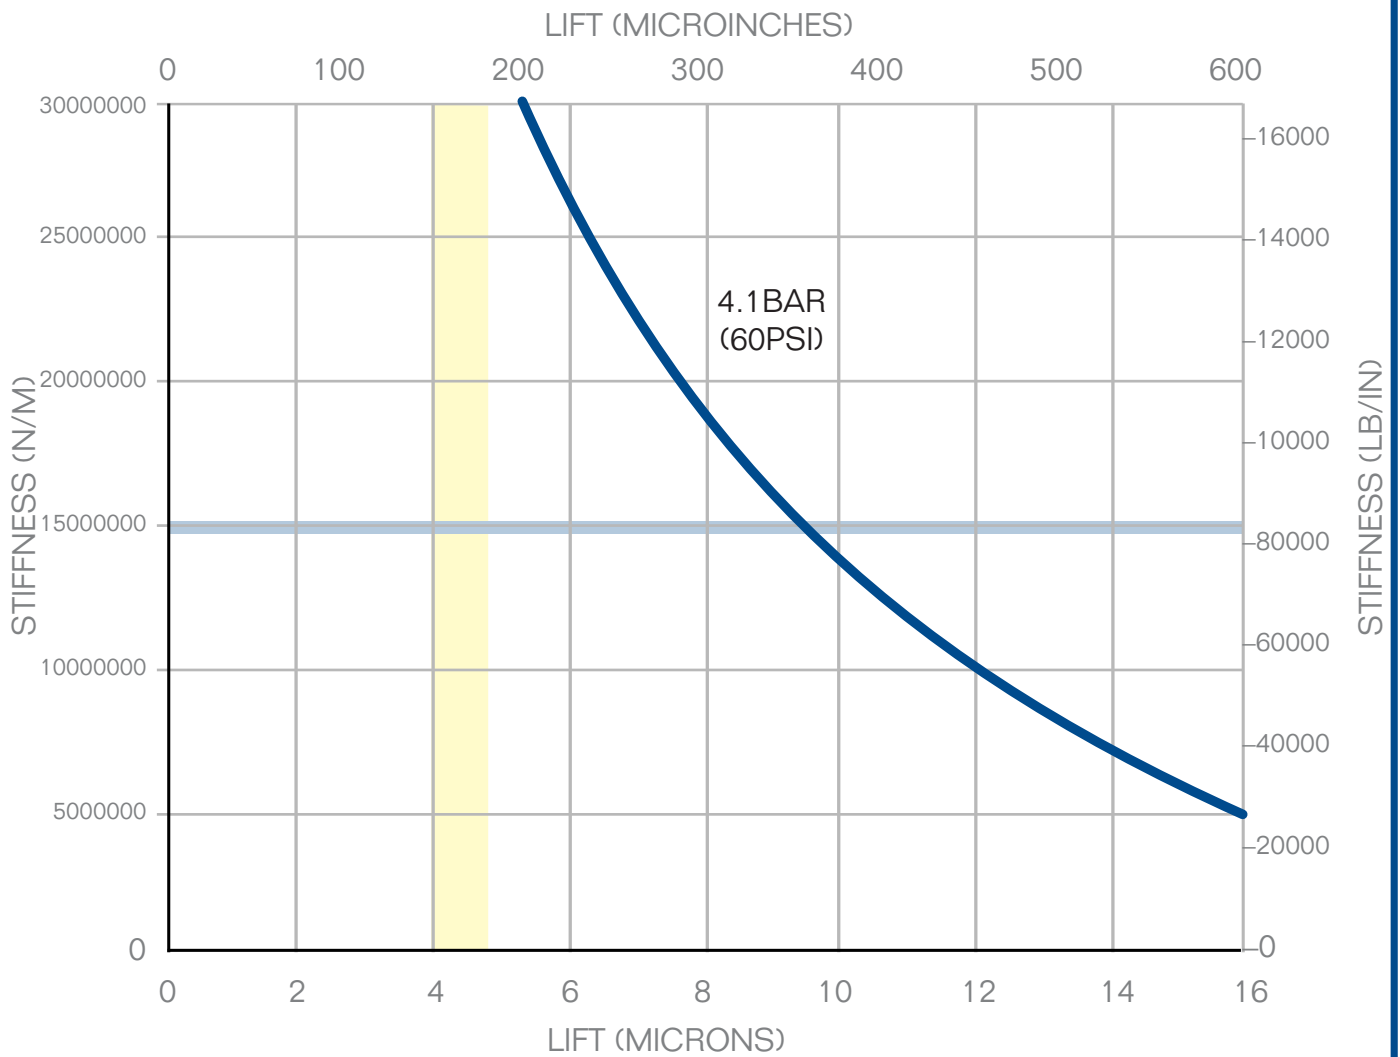

**S207501** Vacuum Preloaded Air Bearing—075mm

■ Ideal Load    ■ Recommended Operating Range    ■ 60 psi

Guide Surface: Granite