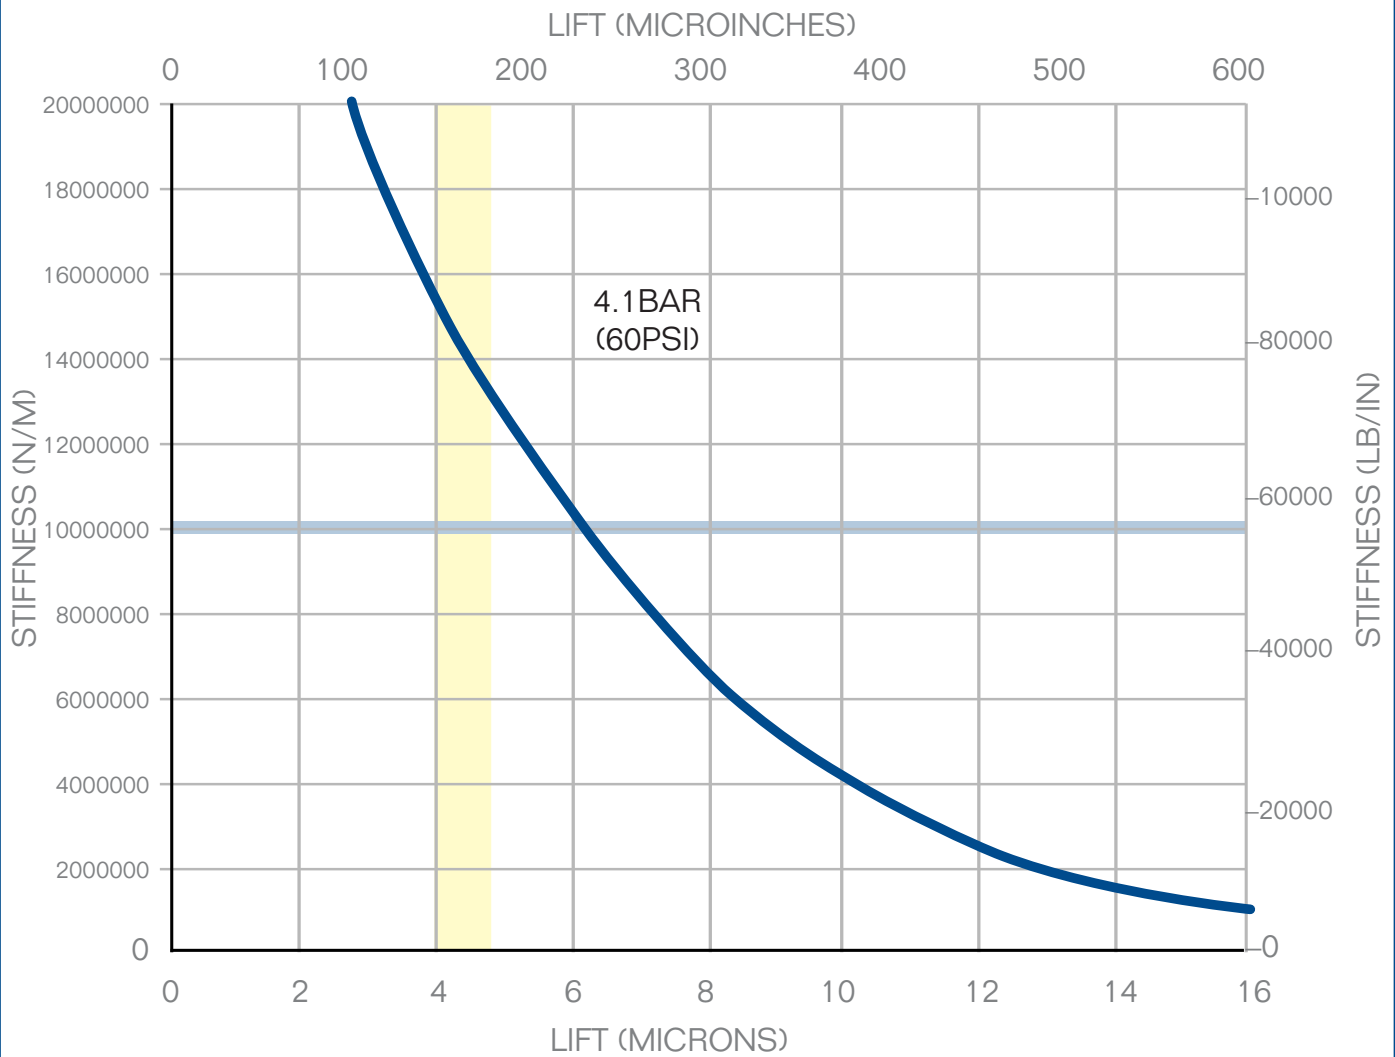

S205001 Vacuum Preloaded Air Bearing—050mm

■ Ideal Load ■ Recommended Operating Range ■ 60 psi

Guide Surface: Granite