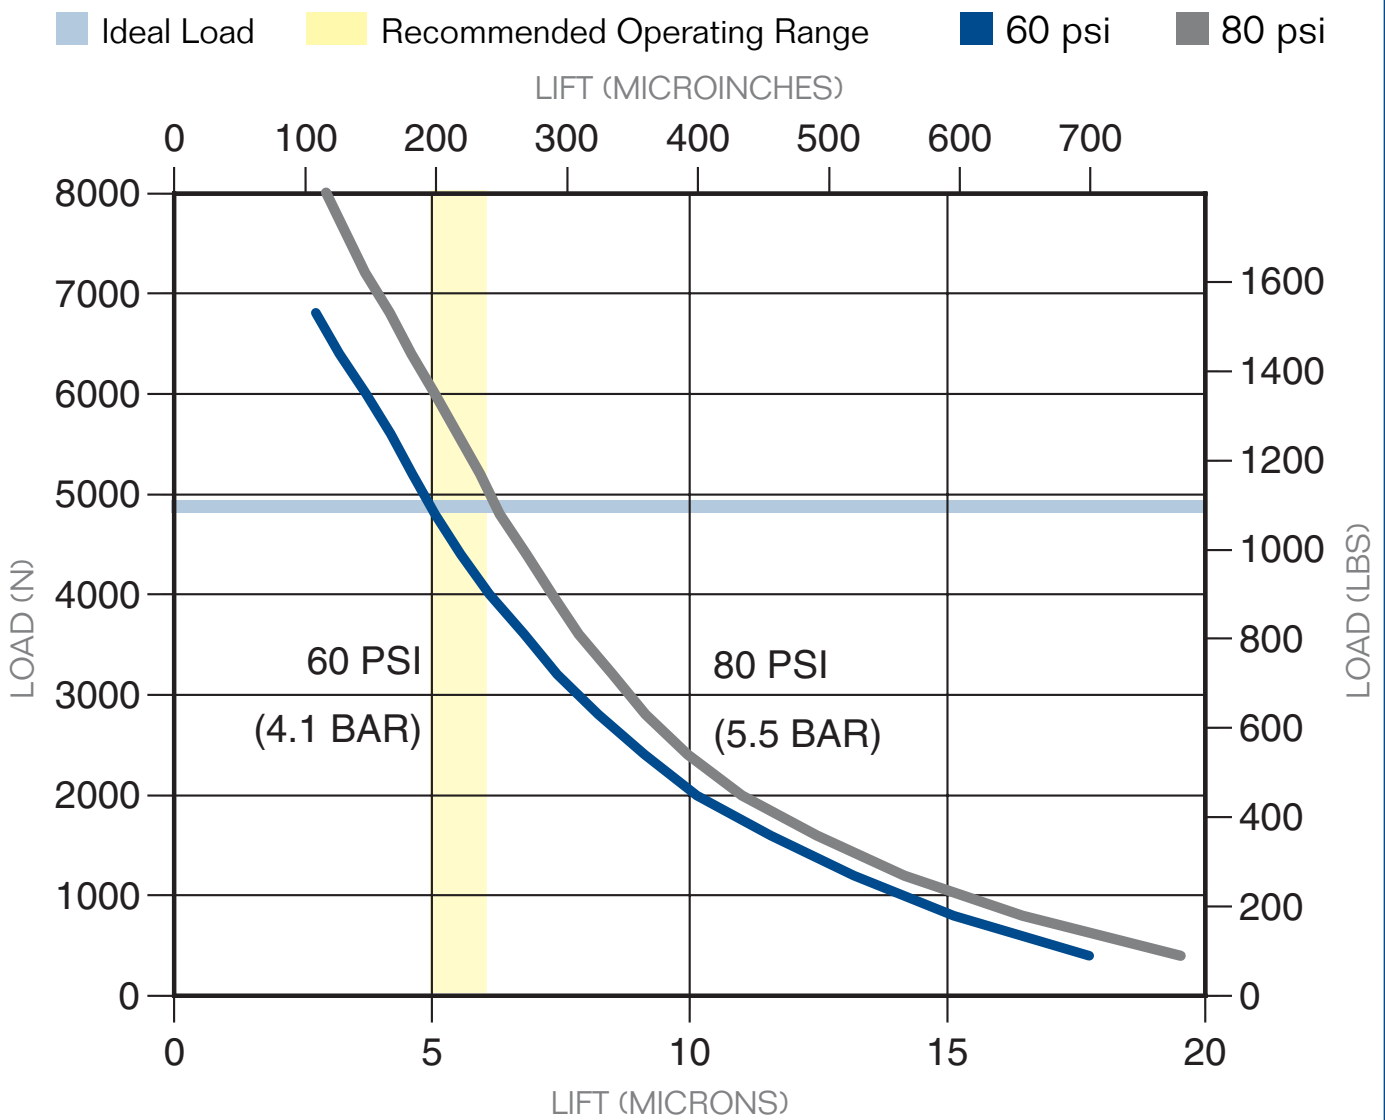

S1210001 Flat Rectangular Air Bearing—100mmx200mm

Guide Surface: Granite