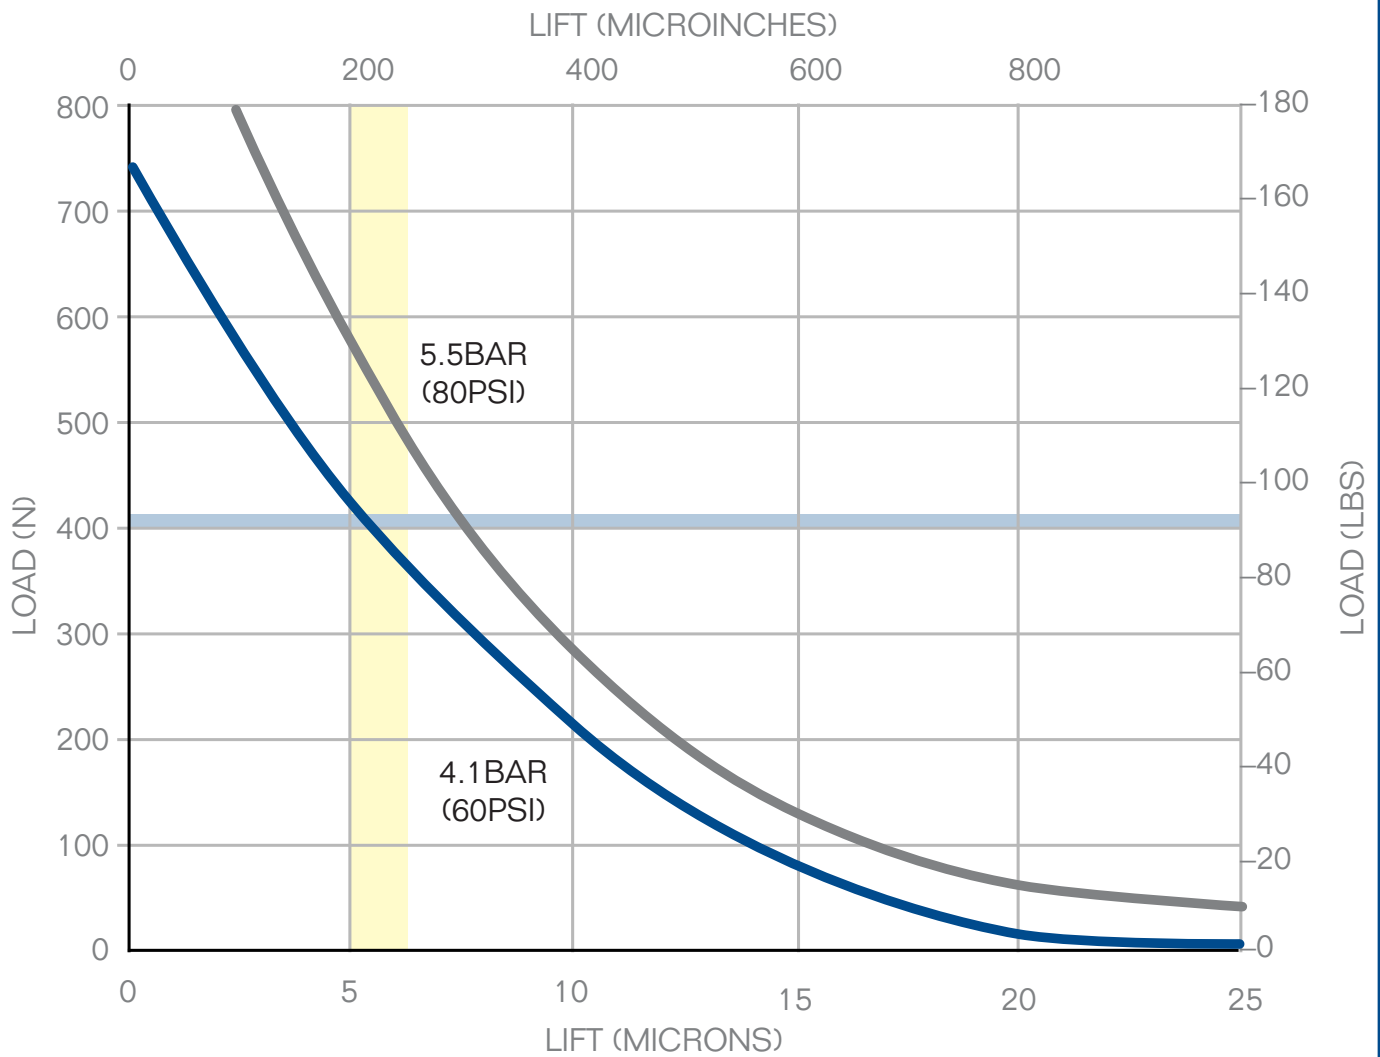

S124001 Flat Rectangular Air Bearing—040mmx050mm

■ Ideal Load
 Recommended Operating Range
 ■ 60 psi
 ■ 80 psi

Guide Surface: Granite