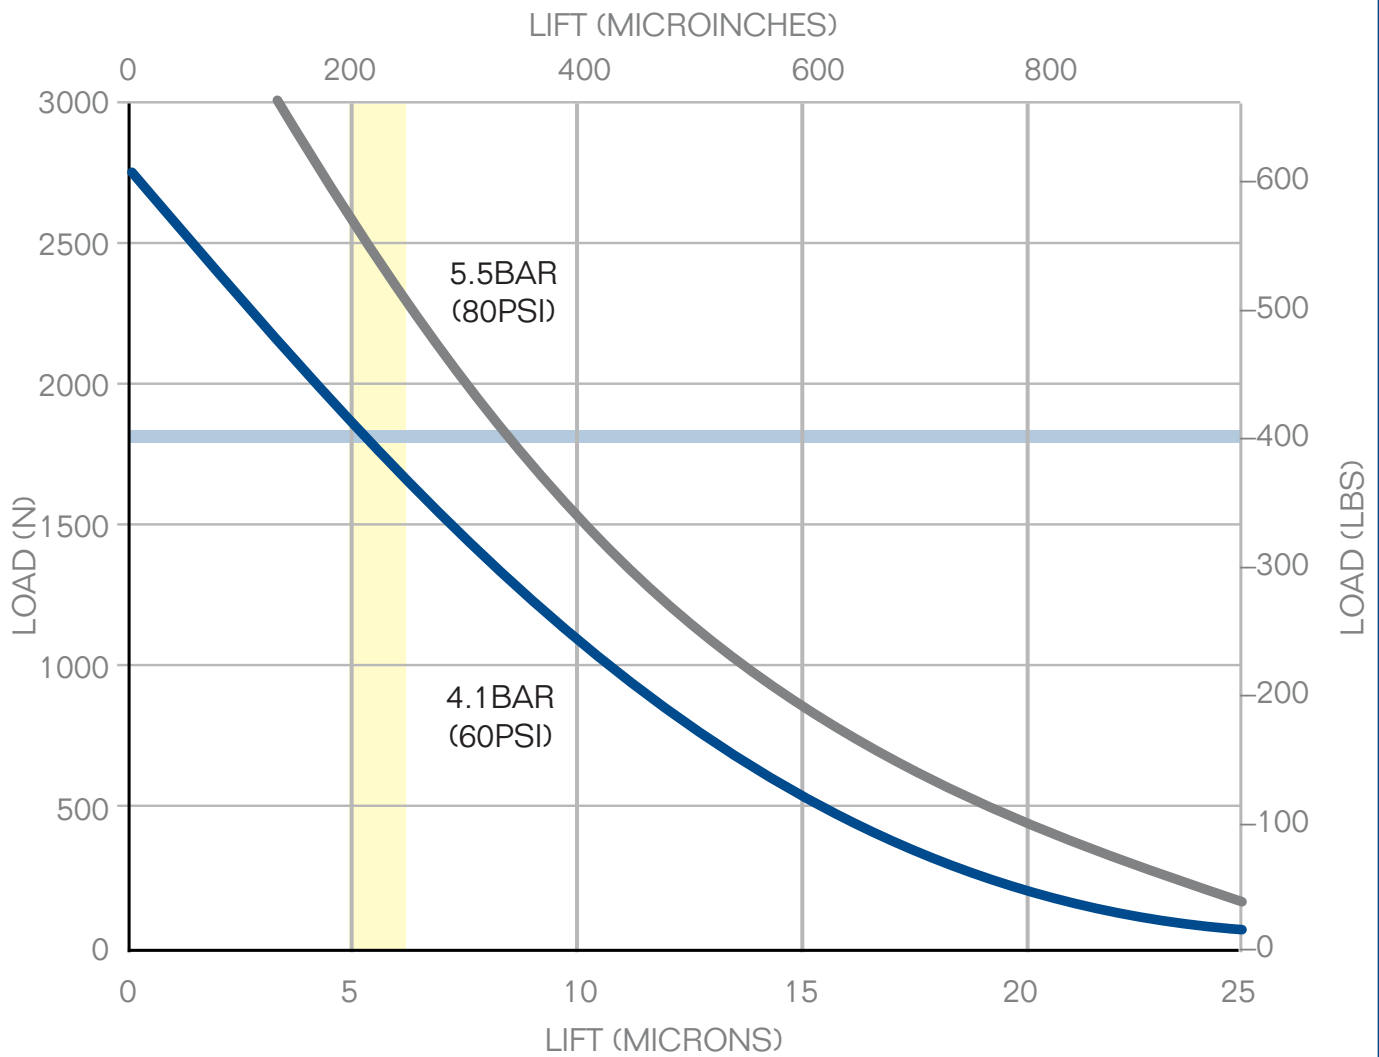

S1010001 Flat Round Air Bearing—100mm

■ Ideal Load ■ Recommended Operating Range ■ 60 psi ■ 80 psi

Guide Surface: Granite