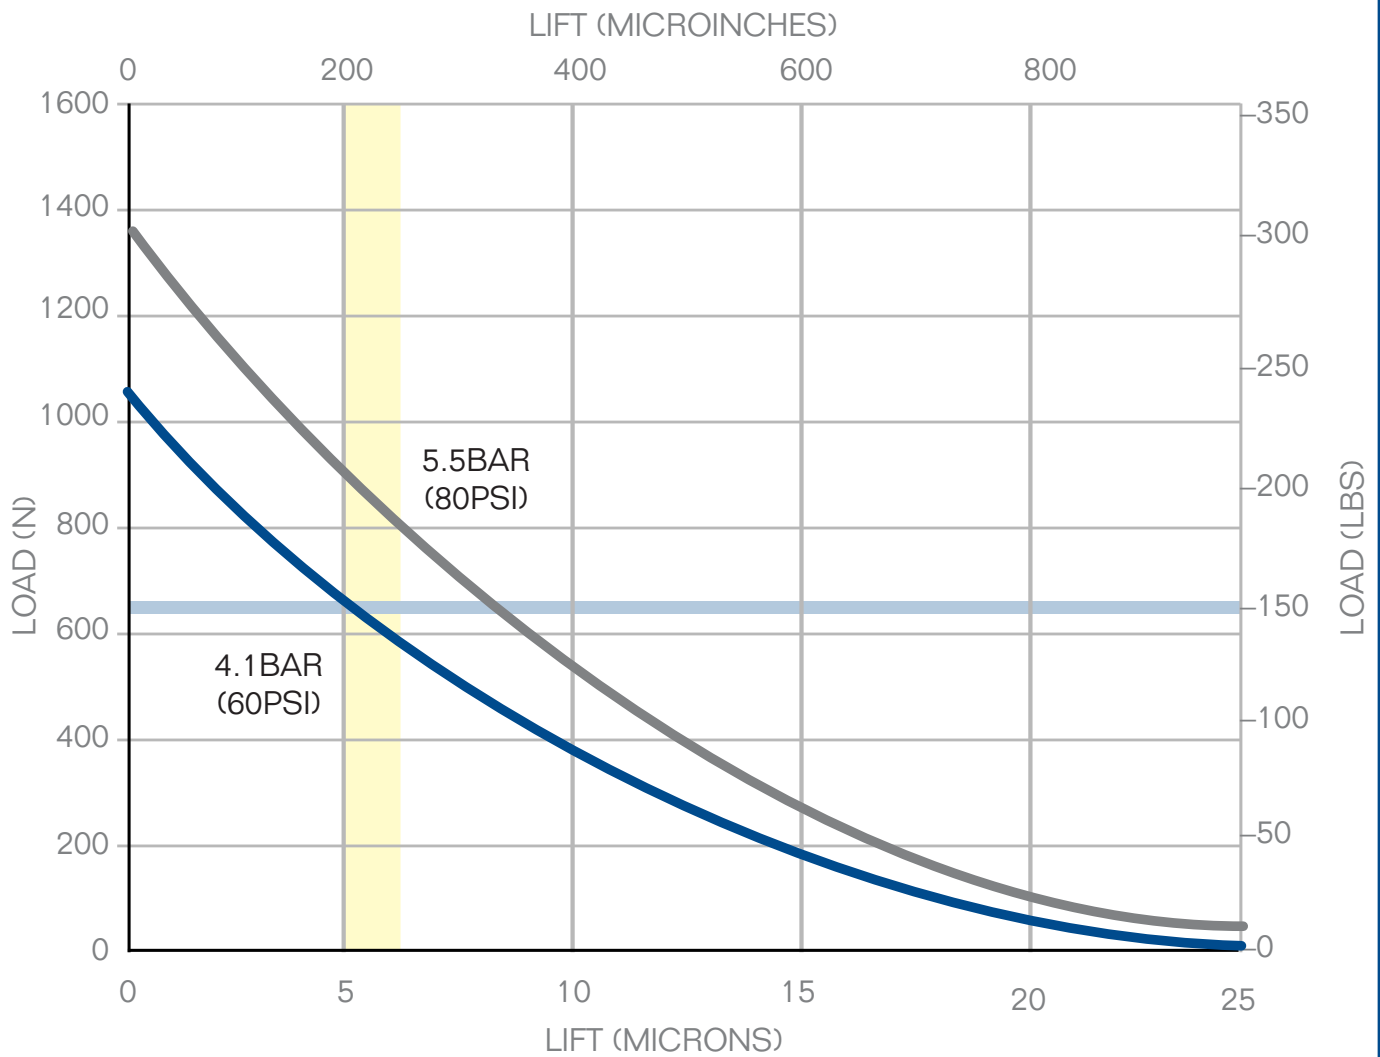

S106501 Flat Round Air Bearing—065mm

■ Ideal Load
 Recommended Operating Range
 ■ 60 psi
 ■ 80 psi

Guide Surface: Granite