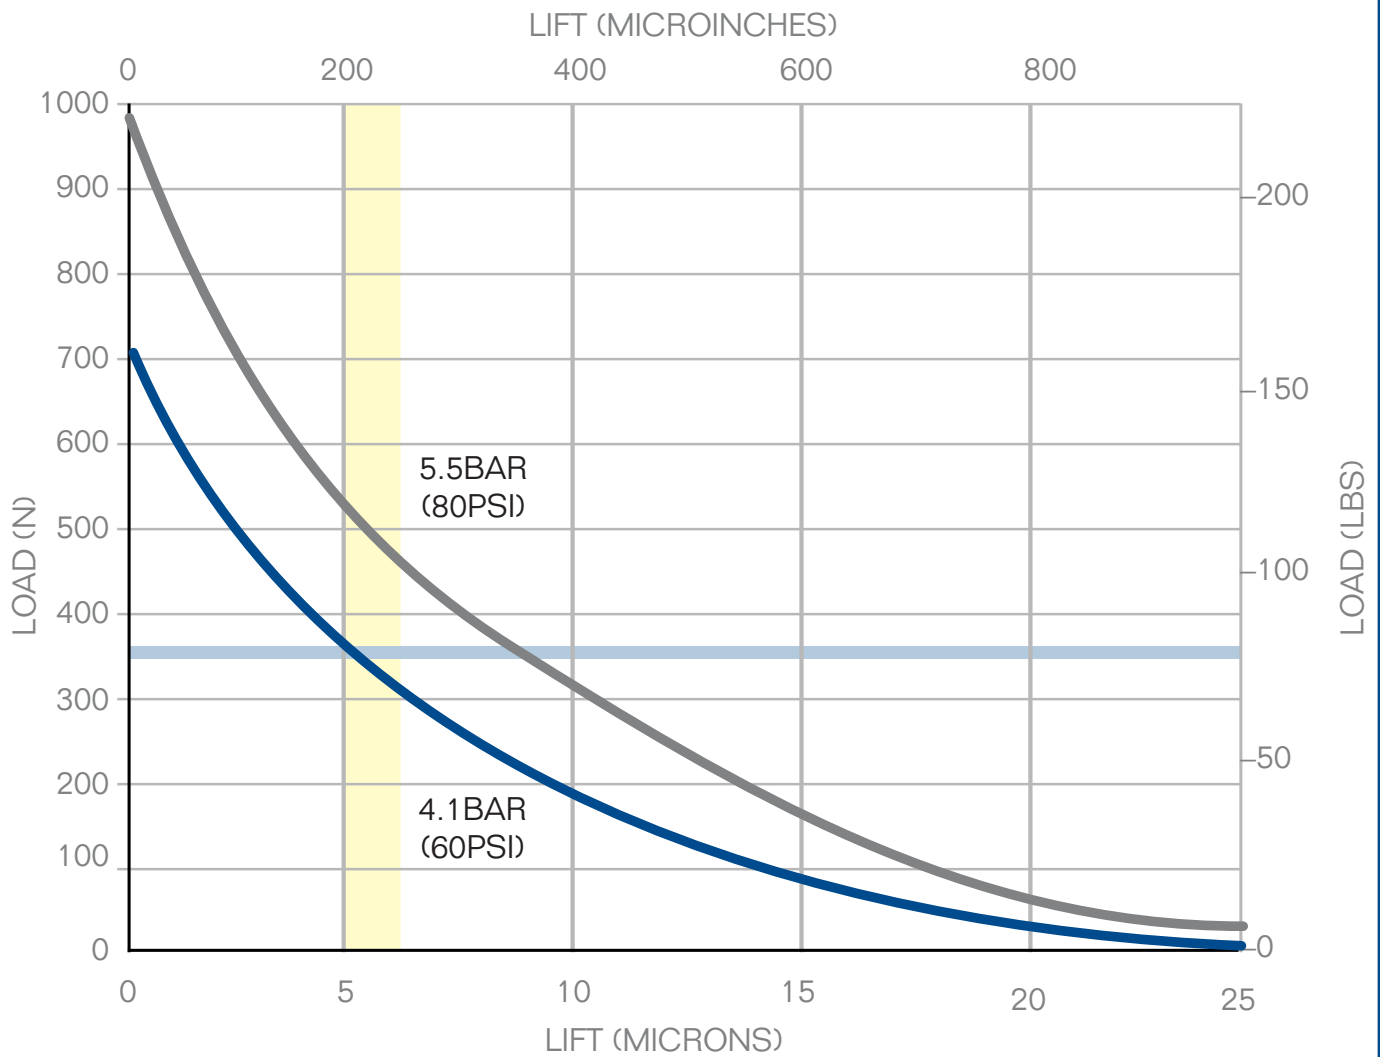

S105001 Flat Round Air Bearing—050mm

■ Ideal Load
 Recommended Operating Range
 ■ 60 psi
 ■ 80 psi

Guide Surface: