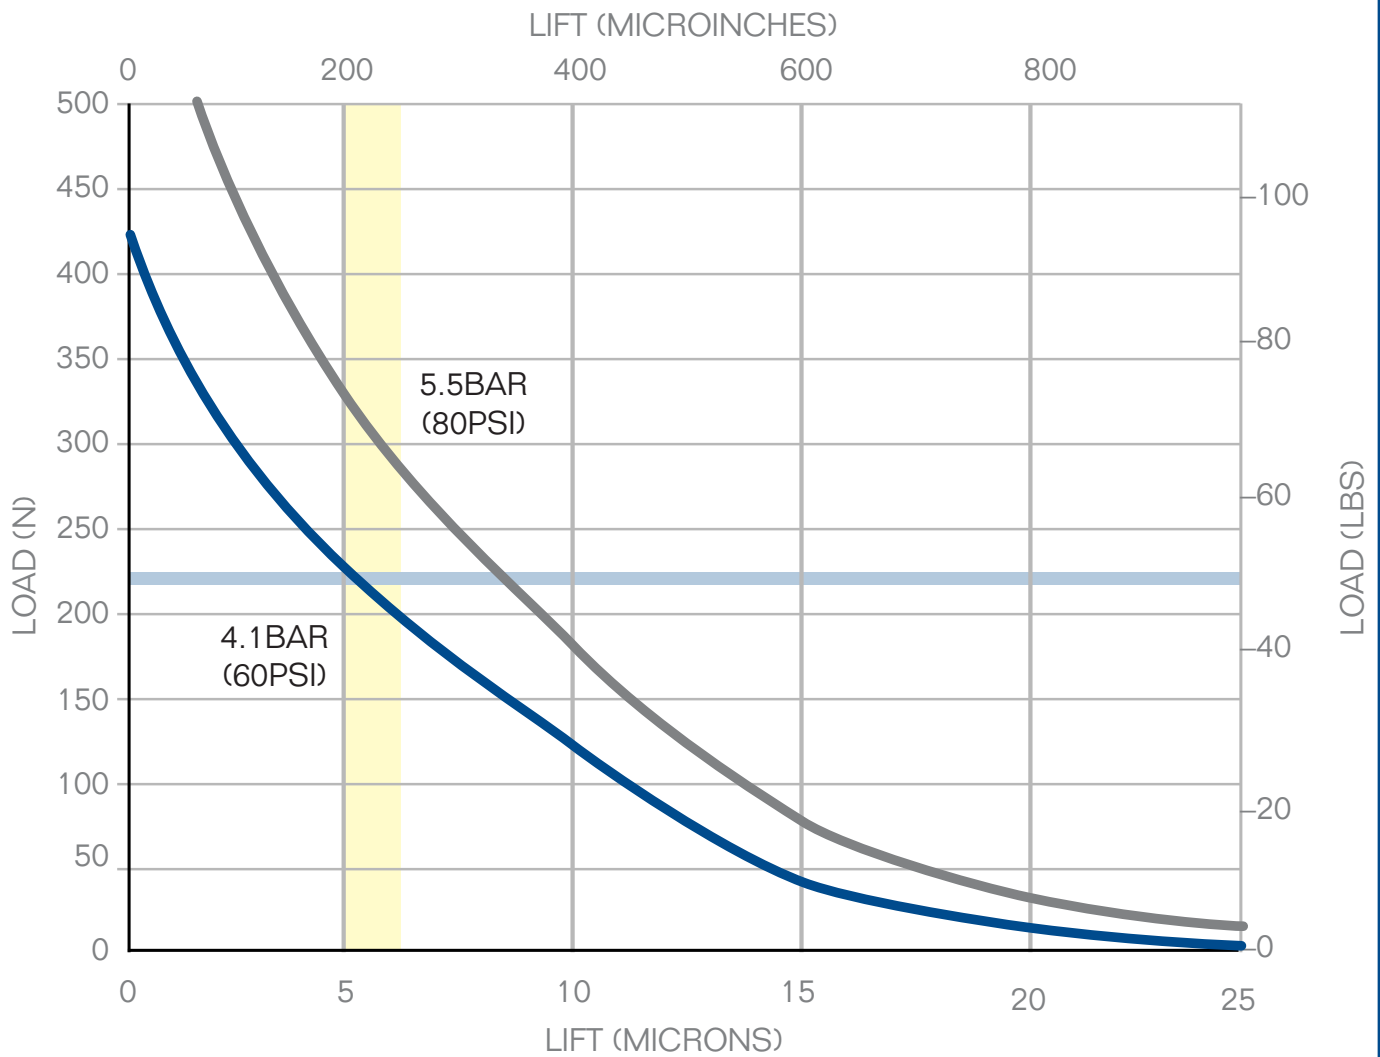

**S104001** Flat Round Air Bearing—040mm

■ Ideal Load    
  Recommended Operating Range    
 ■ 60 psi    
 ■ 80 psi

Guide Surface: Granite