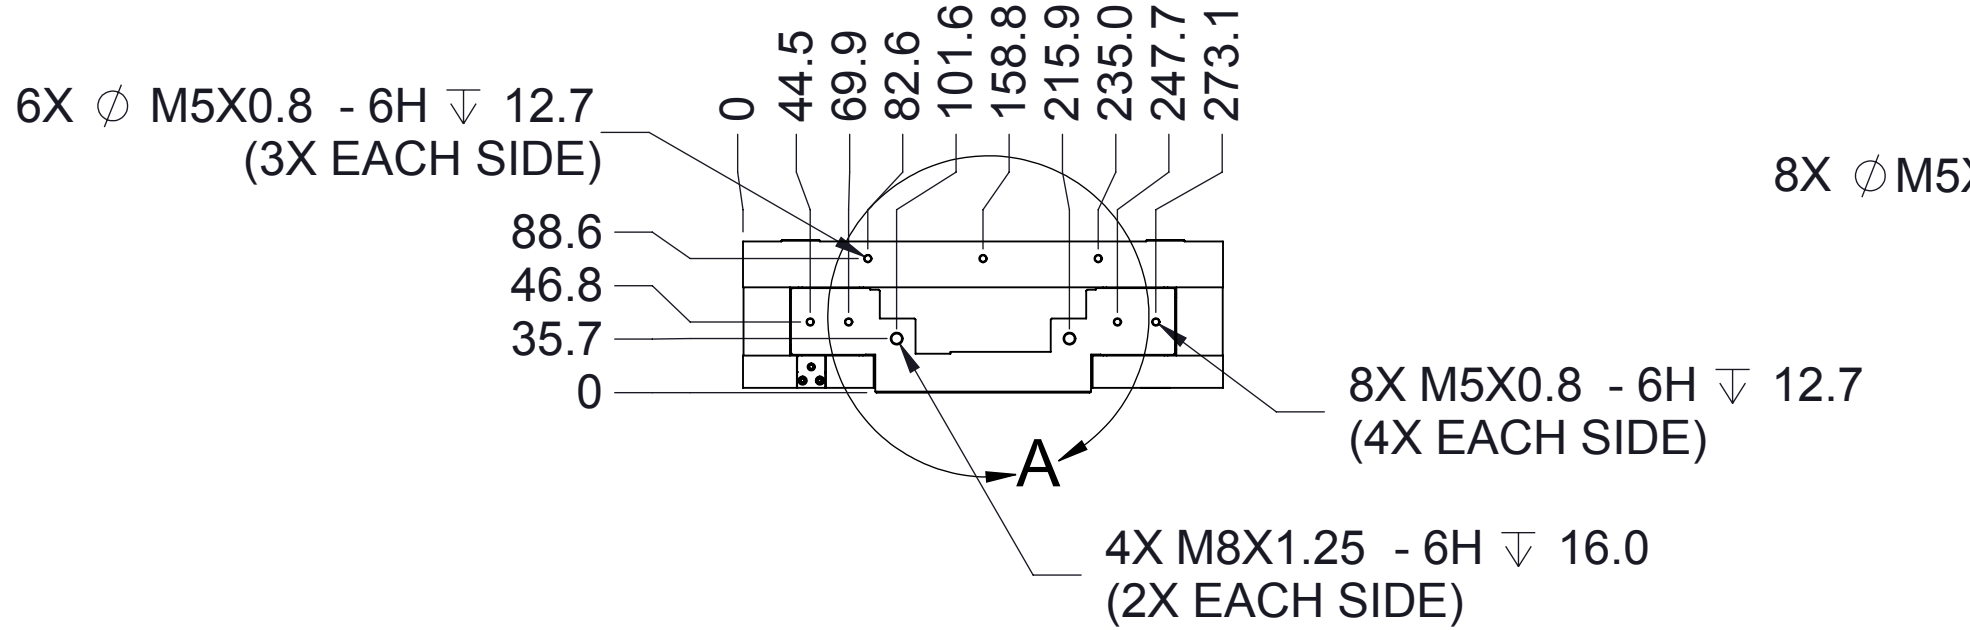

PROPRIETARY ITEM:

NOTES:

1. ALL DIMENSIONS ARE REFERENCE UNLESS OTHERWISE SPECIFIED.
2. ALL DIMENSIONS ARE IN MILLIMETERS (mm).

www.newwayairbearings.com

TITLE: 571mm STANDARD BOXWAY SLIDE

DRAWN: MC	DATE: 6/10/2011	MATERIAL:
CHECKED:	DATE:	MASS:
USED ON:	SHT. 1 OF 1	FINISH:

EWO. NO.	REV.
DWG. NO. S40-05267-254571-C	-

4

3

2

1