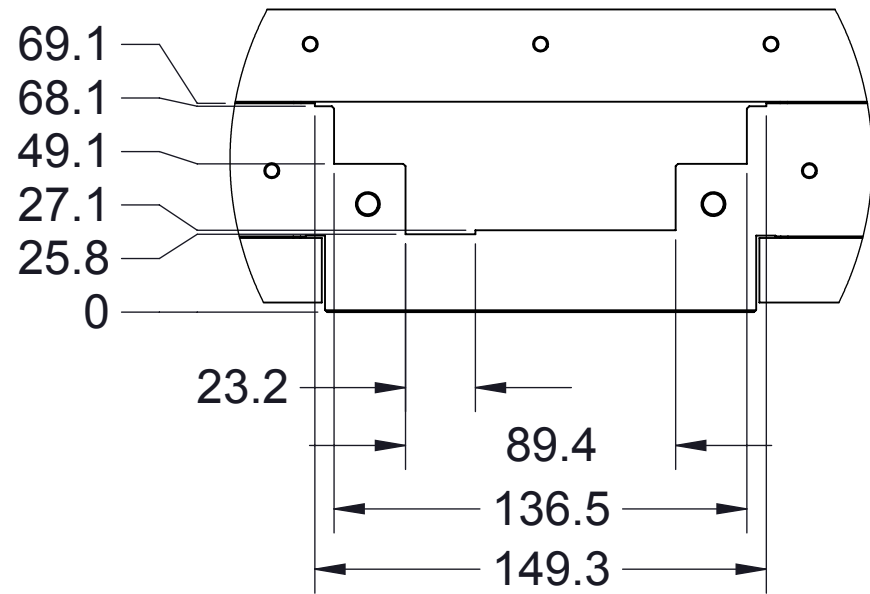

DETAIL A
SCALE 2:5

D

D

C

C

B

B

A

A