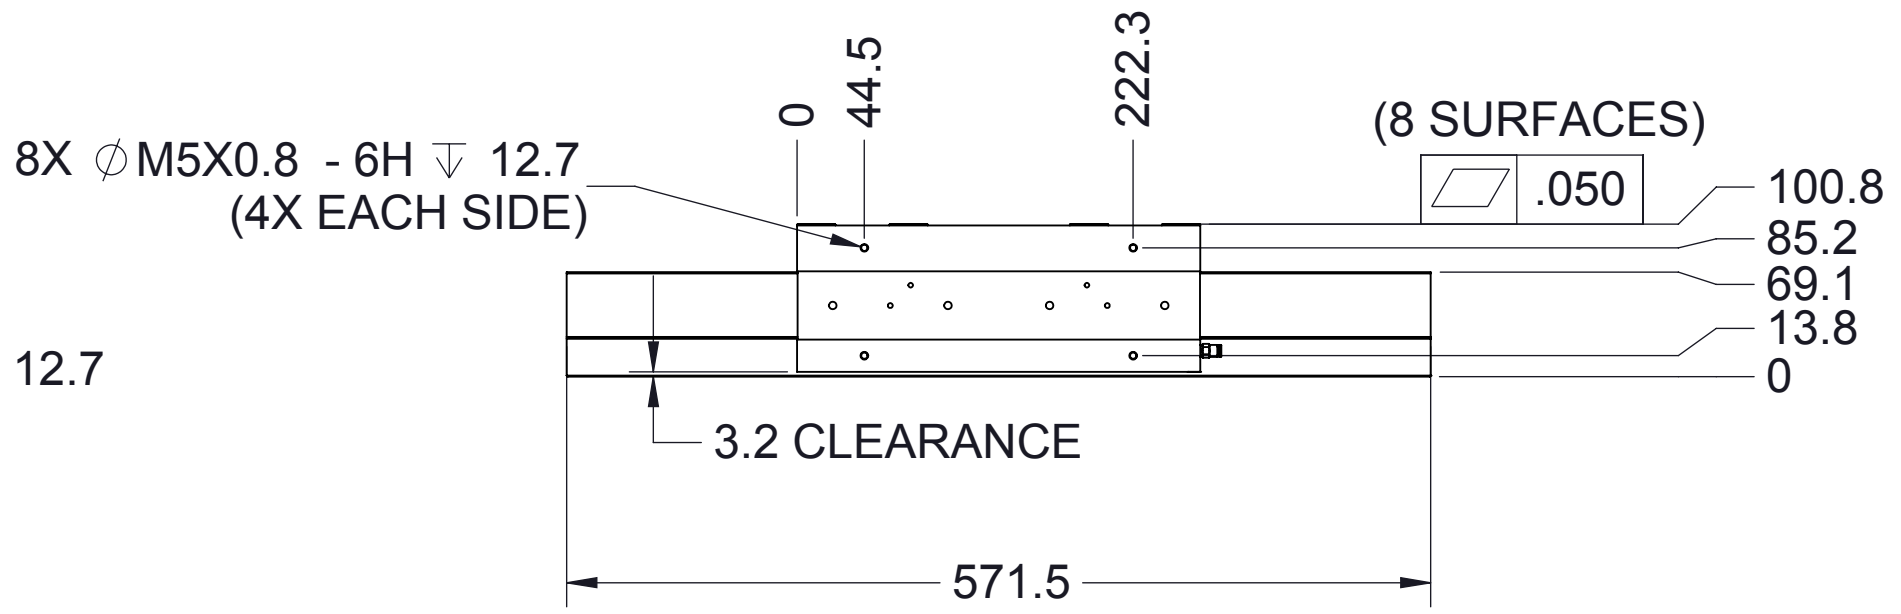

PROPRIETARY ITEM:

NOTES:

1. ALL DIMENSIONS ARE REFERENCE UNLESS OTHERWISE SPECIFIED.
2. ALL DIMENSIONS ARE IN MILLIMETERS (mm).

www.newwayairbearings.com

TITLE: 571mm STANDARD BOXWAY SLIDE

DRAWN: MC	DATE: 6/10/2011	MATERIAL:
CHECKED:	DATE:	MASS:
USED ON:	SHT. 1 OF 1	FINISH:

EWO. NO.	REV.
DWG. NO. S40-05267-254571-C	-

4

3

2

1