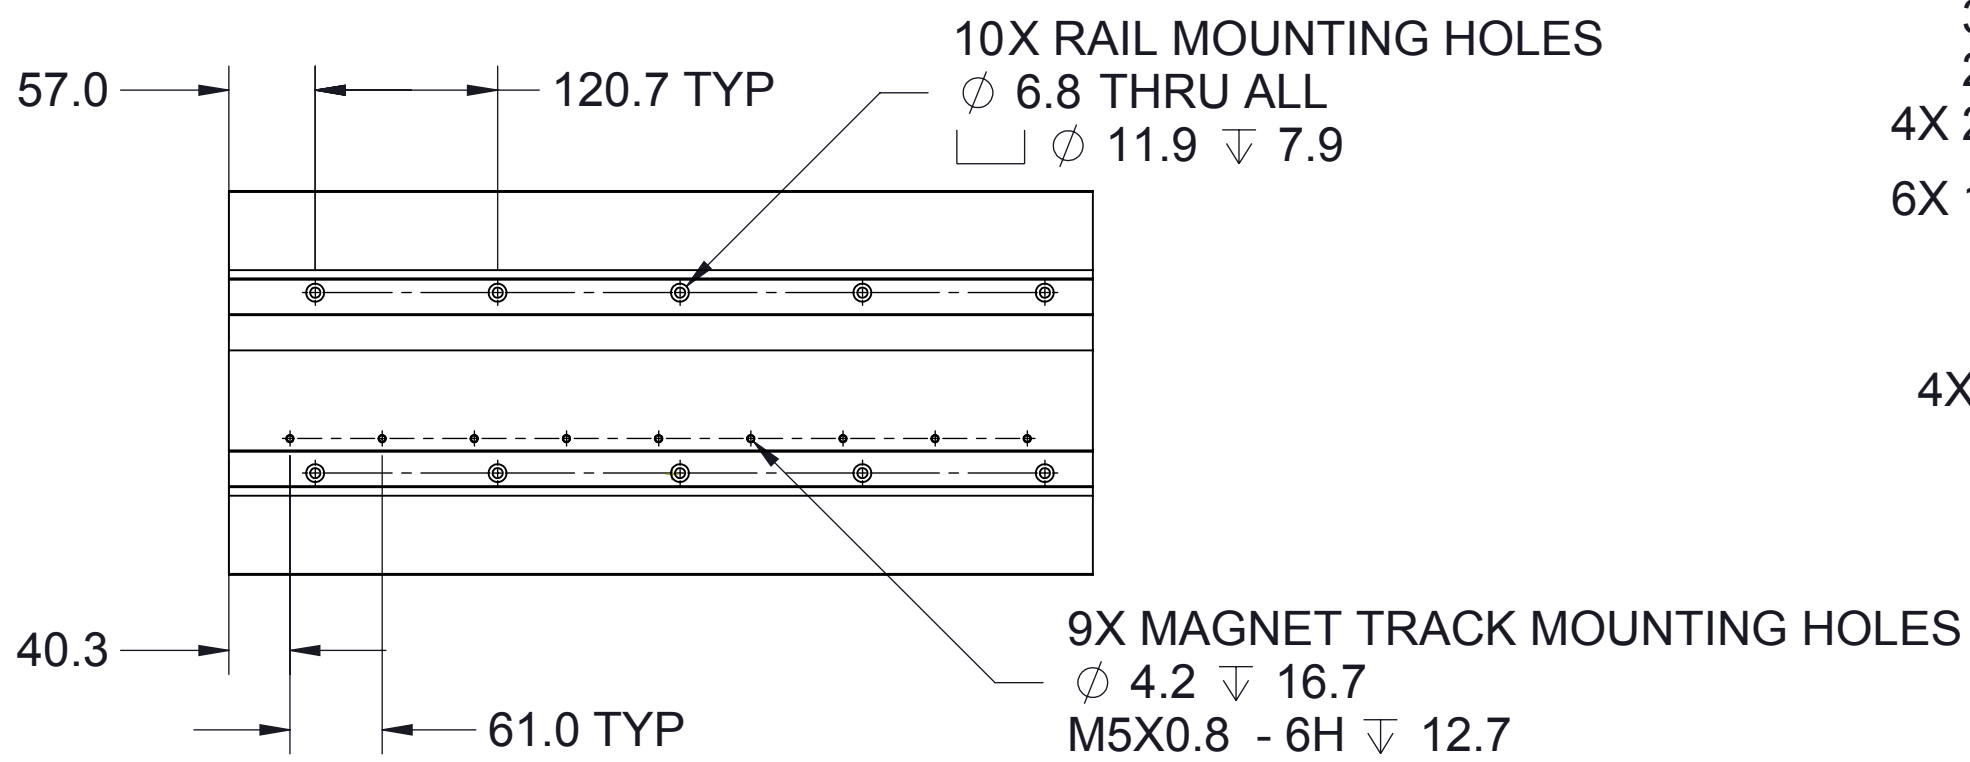

PROPRIETARY ITEM:

NOTES:

1. ALL DIMENSIONS ARE REFERENCE UNLESS OTHERWISE SPECIFIED.
2. ALL DIMENSIONS ARE IN MILLIMETERS (mm).

www.newwayairbearings.com

TITLE: 571mm STANDARD BOXWAY SLIDE

DRAWN: MC	DATE: 6/10/2011	MATERIAL:
CHECKED:	DATE:	MASS:
USED ON:	SHT. 1 OF 1	FINISH:

EWO. NO.	REV.
DWG. NO. S40-05267-254571-C	-

4

3

2

1